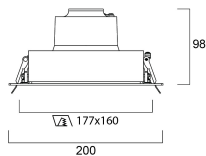

Oculo LED Square Duo

Oculo LED V2 Square Duo Warm White

3032433

Packaging

Single packaging type	Carton
Product EAN number	8711971324331
Packaging single length / height (cm)	41.0
Packaging single width (cm)	31.0
Packaging single depth (cm)	21.0
DUN14 (outer)	08711971324331
Units per outer package	1
Packaging outer length / height (cm)	41.0
Packaging outer width (cm)	31.0
Packaging outer depth (cm)	21.0

TECHNICAL DRAWINGS