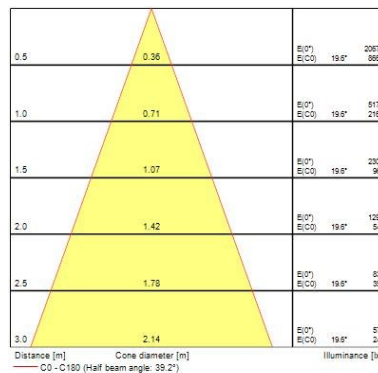

Optical data

Fixture luminous flux (lm)	1170
Luminaire efficacy (lm/W)	98
LOR (%)	100
Colour temperature (K)	4000
CRI (Ra)	85
Adjustable chromaticity	N
Beam Angle (°)	28
Distribution type	Direct
Luminous flux (emergency) (lm)	344
Emergency duration (h)	3

Lifetime data

Average life (Nominal) (h)	50000
----------------------------	-------

Physical data

Housing colour	Silver Trim
IP rating	IP20
IK rating	IK02
Diffuser finish	Silver Trim
Reflector finish	Aluminium
Nominal Product Height (mm)	72
Weight (kg)	1.39
Recessed Depth (mm)	72

Packaging single depth (cm)	17.5
DUN14 (outer)	05025768579679
Units per outer package	1
Packaging outer length / height (cm)	17.5
Packaging outer width (cm)	15.0
Packaging outer depth (cm)	17.5

PHOTOMETRY