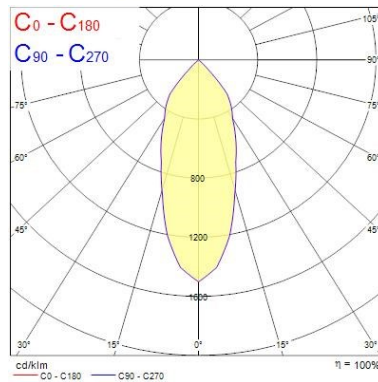

Optical data

Fixture luminous flux (lm)	1170
Luminaire efficacy (lm/W)	98
LOR (%)	100
Colour temperature (K)	4000
CRI (Ra)	85
Adjustable chromaticity	N
Beam Angle (°)	28
Distribution type	Direct
Luminous flux (emergency) (lm)	344
Emergency duration (h)	3

Lifetime data

Average life (Nominal) (h)	50000
----------------------------	-------

Physical data

Housing colour	Silver Trim
IP rating	IP20
IK rating	IK02
Diffuser finish	Silver Trim
Reflector finish	Aluminium
Nominal Product Height (mm)	72
Weight (kg)	1.39
Recessed Depth (mm)	72

Packaging single depth (cm)	17.5
DUN14 (outer)	05025768579679
Units per outer package	1
Packaging outer length / height (cm)	17.5
Packaging outer width (cm)	15.0
Packaging outer depth (cm)	17.5

PHOTOMETRY