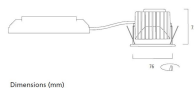

TECHNICAL DRAWINGS