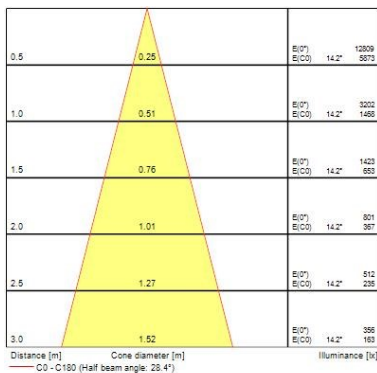

Optical data

Fixture luminous flux (lm)	1170
Luminaire efficacy (lm/W)	98
LOR (%)	100
Colour temperature (K)	4000
CRI (Ra)	85
Adjustable chromaticity	N
Beam Angle (°)	28
Distribution type	Direct
Luminous flux (emergency) (lm)	344
Emergency duration (h)	3

Lifetime data

Average life (Nominal) (h)	50000
----------------------------	-------

Physical data

Housing colour	Silver Trim
IP rating	IP20
IK rating	IK02
Diffuser finish	Silver Trim
Reflector finish	Aluminium
Nominal Product Height (mm)	72
Weight (kg)	1.39
Recessed Depth (mm)	72

Packaging single depth (cm)	17.5
DUN14 (outer)	05025768579679
Units per outer package	1
Packaging outer length / height (cm)	17.5
Packaging outer width (cm)	15.0
Packaging outer depth (cm)	17.5

PHOTOMETRY