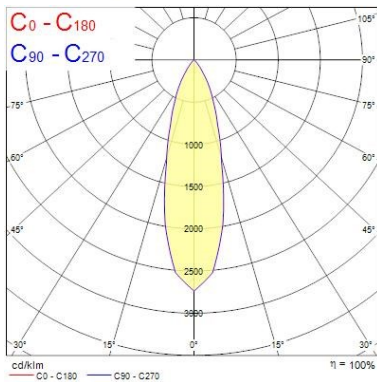

Optical data

Fixture luminous flux (lm)	1170
Luminaire efficacy (lm/W)	98
LOR (%)	100
Colour temperature (K)	4000
CRI (Ra)	85
Adjustable chromaticity	N
Beam Angle (°)	28
Distribution type	Direct
Luminous flux (emergency) (lm)	344
Emergency duration (h)	3

Lifetime data

Average life (Nominal) (h)	50000
----------------------------	-------

Physical data

Housing colour	Silver Trim
IP rating	IP20
IK rating	IK02
Diffuser finish	Silver Trim
Reflector finish	Aluminium
Nominal Product Height (mm)	72
Weight (kg)	1.39
Recessed Depth (mm)	72

Packaging single depth (cm)	17.5
DUN14 (outer)	05025768579679
Units per outer package	1
Packaging outer length / height (cm)	17.5
Packaging outer width (cm)	15.0
Packaging outer depth (cm)	17.5

PHOTOMETRY