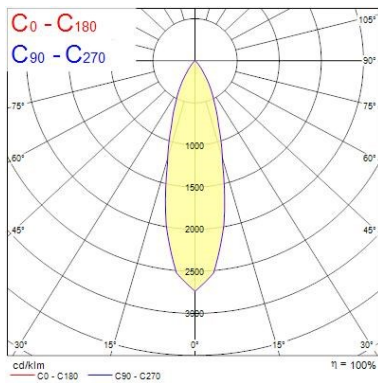

Myriad V Residential LED - Housing only MYRDHS ST 4K DALI SIL 2057966

Packaging outer length / height (cm)	17.5
Packaging outer width (cm)	15.0
Packaging outer depth (cm)	17.5

PHOTOMETRY

Distance [m]	Cone diameter [m]	E₀ [lx]	E₁ [lx]	E₂ [lx]
0.5	0.25	1288	14.2°	5873
1.0	0.51	322	14.2°	1488
1.5	0.76	143	14.2°	653
2.0	1.01	81	14.2°	367
2.5	1.27	51	14.2°	235
3.0	1.52	36	14.2°	163

Distance [m]   Cone diameter [m]   Illuminance [lx]
C0 - C180 (Half beam angle: 26.4°)

TECHNICAL DRAWINGS