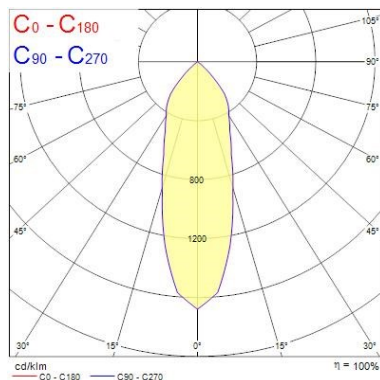

Expospot 50 adjustable

EXPOSPOT 50 ADJUSTABLE RA90 4000K MB WHITE
0060223

Lifetime data

Lumen maintenance - L70 B50	60000
Lumen maintenance - L70 B20	60000
Lumen maintenance - L70 B10	60000
Lumen maintenance - L80 B50	60000
Lumen maintenance - L80 B20	60000
Lumen maintenance - L80 B10	60000
Lumen maintenance - L90 B50	60000
Lumen maintenance - L90 B20	60000
Lumen maintenance - L90 B10	55000

Physical data

Housing colour	White
IP rating	IP20
IK rating	IK02
Reflector finish	Metallised
Nominal Product Width (mm)	121
Nominal Product Height (mm)	103
Weight (kg)	0.52
Recessed Depth (mm)	103

Packaging

Single packaging type	Carton
Product EAN number	5410288602233
Packaging single length / height (cm)	18.0
Packaging single width (cm)	18.0
Packaging single depth (cm)	16.0
DUN14 (outer)	05410288602233
Units per outer package	1
Packaging outer length / height (cm)	18.0
Packaging outer width (cm)	18.0
Packaging outer depth (cm)	16.0

PHOTOMETRY