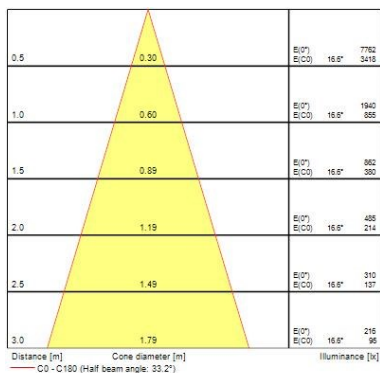

Expospot 50 adjustable

EXPOSPOT 50 ADJUSTABLE RA90 4000K MB WHITE
0060223

Lifetime data

Lumen maintenance - L70 B50	60000
Lumen maintenance - L70 B20	60000
Lumen maintenance - L70 B10	60000
Lumen maintenance - L80 B50	60000
Lumen maintenance - L80 B20	60000
Lumen maintenance - L80 B10	60000
Lumen maintenance - L90 B50	60000
Lumen maintenance - L90 B20	60000
Lumen maintenance - L90 B10	55000

Physical data

Housing colour	White
IP rating	IP20
IK rating	IK02
Reflector finish	Metallised
Nominal Product Width (mm)	121
Nominal Product Height (mm)	103
Weight (kg)	0.52
Recessed Depth (mm)	103

Packaging

Single packaging type	Carton
Product EAN number	5410288602233
Packaging single length / height (cm)	18.0
Packaging single width (cm)	18.0
Packaging single depth (cm)	16.0
DUN14 (outer)	05410288602233
Units per outer package	1
Packaging outer length / height (cm)	18.0
Packaging outer width (cm)	18.0
Packaging outer depth (cm)	16.0

PHOTOMETRY