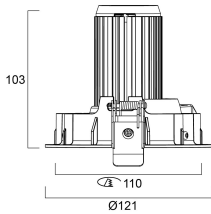

Expospot 50 adjustable

EXPOSPOT 50 ADJUSTABLE RA90 4000K MB WHITE

0060223

TECHNICAL DRAWINGS

SYLVANIA 0060223

This luminaire contains built in LED lamps.

} **LED**

The lamps cannot be changed in the luminaire.

874/2012