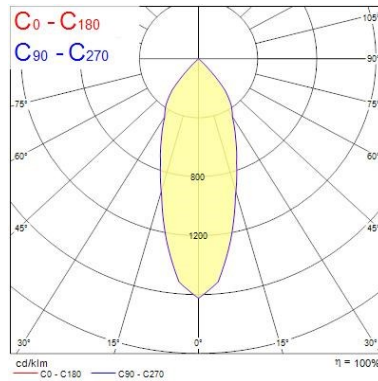

Optical data

Fixture luminous flux (lm)	1119
Luminaire efficacy (lm/W)	93
LOR (%)	100
Colour temperature (K)	3000
CRI (Ra)	85
Adjustable chromaticity	N
Beam Angle (°)	28
Distribution type	Direct
Luminous flux (emergency) (lm)	347
Emergency duration (h)	3

Lifetime data

Average life (Nominal) (h)	50000
----------------------------	-------

Physical data

Housing colour	Silver Trim
IP rating	IP20
IK rating	IK02
Diffuser finish	Silver Trim
Reflector finish	Aluminium
Nominal Product Height (mm)	72
Weight (kg)	1.39
Recessed Depth (mm)	72

MYRDHS ST 3K DALIEM SIL
2057964

DUN14 (outer)	05025768579648
Units per outer package	1
Packaging outer length / height (cm)	17.5
Packaging outer width (cm)	15.0
Packaging outer depth (cm)	17.5

PHOTOMETRY