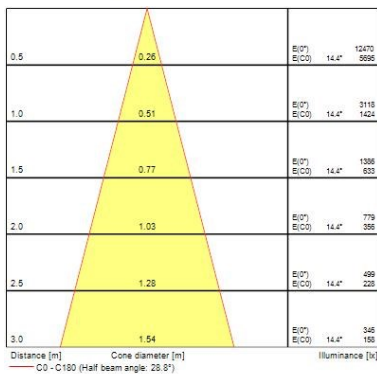

Optical data

Fixture luminous flux (lm)	1119
Luminaire efficacy (lm/W)	93
LOR (%)	100
Colour temperature (K)	3000
CRI (Ra)	85
Adjustable chromaticity	N
Beam Angle (°)	28
Distribution type	Direct
Luminous flux (emergency) (lm)	347
Emergency duration (h)	3

Lifetime data

Average life (Nominal) (h)	50000
----------------------------	-------

Physical data

Housing colour	Silver Trim
IP rating	IP20
IK rating	IK02
Diffuser finish	Silver Trim
Reflector finish	Aluminium
Nominal Product Height (mm)	72
Weight (kg)	1.39
Recessed Depth (mm)	72

MYRDHS ST 3K DALIEM SIL
2057964

DUN14 (outer)	05025768579648
Units per outer package	1
Packaging outer length / height (cm)	17.5
Packaging outer width (cm)	15.0
Packaging outer depth (cm)	17.5

PHOTOMETRY