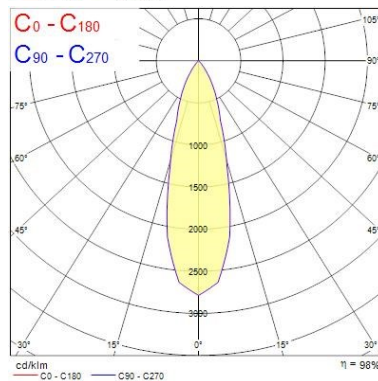

Optical data

Fixture luminous flux (lm)	1119
Luminaire efficacy (lm/W)	93
LOR (%)	100
Colour temperature (K)	3000
CRI (Ra)	85
Adjustable chromaticity	N
Beam Angle (°)	28
Distribution type	Direct
Luminous flux (emergency) (lm)	347
Emergency duration (h)	3

Lifetime data

Average life (Nominal) (h)	50000
----------------------------	-------

Physical data

Housing colour	Silver Trim
IP rating	IP20
IK rating	IK02
Diffuser finish	Silver Trim
Reflector finish	Aluminium
Nominal Product Height (mm)	72
Weight (kg)	1.39
Recessed Depth (mm)	72

MYRDHS ST 3K DALIEM SIL
2057964

DUN14 (outer)	05025768579648
Units per outer package	1
Packaging outer length / height (cm)	17.5
Packaging outer width (cm)	15.0
Packaging outer depth (cm)	17.5

PHOTOMETRY