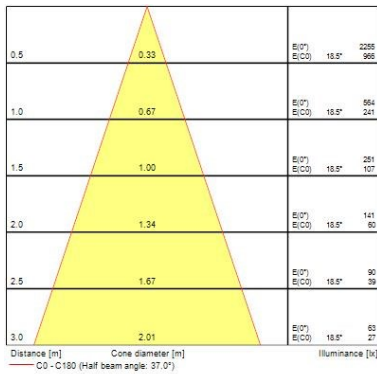

Optical data

Fixture luminous flux (lm)	1119
Luminaire efficacy (lm/W)	93
LOR (%)	100
Colour temperature (K)	3000
CRI (Ra)	85
Adjustable chromaticity	N
Beam Angle (°)	28
Distribution type	Direct
Luminous flux (emergency) (lm)	347
Emergency duration (h)	3

Lifetime data

Average life (Nominal) (h)	50000
----------------------------	-------

Physical data

Housing colour	Silver Trim
IP rating	IP20
IK rating	IK02
Diffuser finish	Silver Trim
Reflector finish	Aluminium
Nominal Product Height (mm)	72
Weight (kg)	1.39
Recessed Depth (mm)	72

MYRDHS ST 3K DALIEM SIL
2057964

DUN14 (outer)	05025768579648
Units per outer package	1
Packaging outer length / height (cm)	17.5
Packaging outer width (cm)	15.0
Packaging outer depth (cm)	17.5

PHOTOMETRY