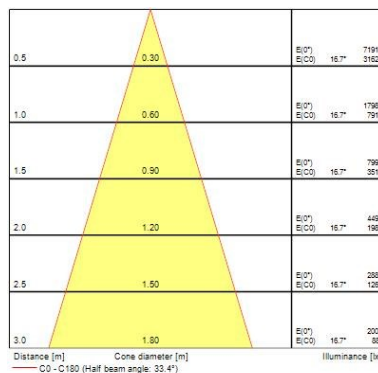

Expospot 50 adjustable EXPOSPOT 50 ADJUSTABLE RA90 3000K MB WHITE 0060220

Lifetime data

Lumen maintenance - L70 B50	60000
Lumen maintenance - L70 B20	60000
Lumen maintenance - L70 B10	60000
Lumen maintenance - L80 B50	60000
Lumen maintenance - L80 B20	60000
Lumen maintenance - L80 B10	60000
Lumen maintenance - L90 B50	60000
Lumen maintenance - L90 B20	60000
Lumen maintenance - L90 B10	55000

Physical data

Housing colour	White
IP rating	IP20
IK rating	IK02
Reflector finish	Metallised
Nominal Product Width (mm)	121
Nominal Product Height (mm)	103
Weight (kg)	0.52
Recessed Depth (mm)	103

Packaging

Single packaging type	Carton
Product EAN number	5410288602202
Packaging single length / height (cm)	18.0
Packaging single width (cm)	18.0
Packaging single depth (cm)	16.0
DUN14 (outer)	05410288602202
Units per outer package	1
Packaging outer length / height (cm)	18.0
Packaging outer width (cm)	18.0
Packaging outer depth (cm)	16.0

PHOTOMETRY