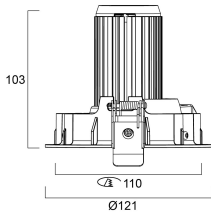

Expospot 50 adjustable EXPOSPOT 50 ADJUSTABLE RA90 3000K MB WHITE 0060220

TECHNICAL DRAWINGS

SYLVANIA 0060220

This luminaire contains built in LED lamps.

} LED

The lamps cannot be changed in the luminaire.

874/2012