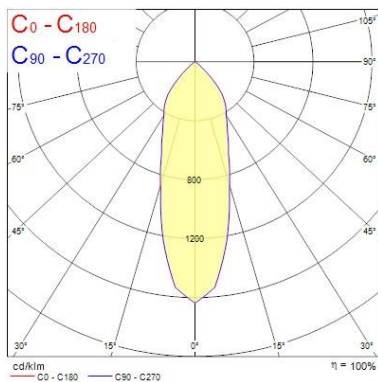

Expospot 50 adjustable EXPOSPOT 50 ADJUSTABLE RA90 3000K MB WHITE 0060220

Lifetime data

Lumen maintenance - L70 B50	60000
Lumen maintenance - L70 B20	60000
Lumen maintenance - L70 B10	60000
Lumen maintenance - L80 B50	60000
Lumen maintenance - L80 B20	60000
Lumen maintenance - L80 B10	60000
Lumen maintenance - L90 B50	60000
Lumen maintenance - L90 B20	60000
Lumen maintenance - L90 B10	55000

Physical data

Housing colour	White
IP rating	IP20
IK rating	IK02
Reflector finish	Metallised
Nominal Product Width (mm)	121
Nominal Product Height (mm)	103
Weight (kg)	0.52
Recessed Depth (mm)	103

Packaging

Single packaging type	Carton
Product EAN number	5410288602202
Packaging single length / height (cm)	18.0
Packaging single width (cm)	18.0
Packaging single depth (cm)	16.0
DUN14 (outer)	05410288602202
Units per outer package	1
Packaging outer length / height (cm)	18.0
Packaging outer width (cm)	18.0
Packaging outer depth (cm)	16.0

PHOTOMETRY