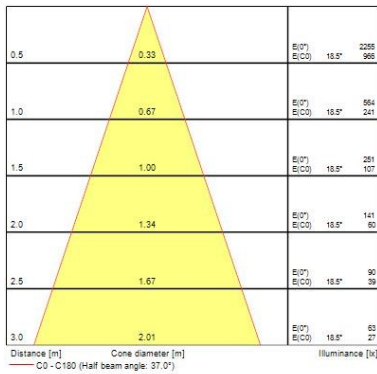

Myriad V Residential LED - Housing only MYRDHS ST 3K PHDMEM SIL 2057963

DUN14 (outer)	05025768579631
Units per outer package	1
Packaging outer length / height (cm)	17.5
Packaging outer width (cm)	15.0
Packaging outer depth (cm)	17.5

PHOTOMETRY

TECHNICAL DRAWINGS