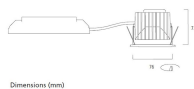

Lifetime data

Average life (Nominal) (h)	50000
----------------------------	-------

Physical data

Housing colour	Silver Trim
IP rating	IP20
IK rating	IK02
Diffuser finish	Silver Trim
Reflector finish	Aluminium
Nominal Product Height (mm)	72
Weight (kg)	1.39
Recessed Depth (mm)	72

Packaging

Single packaging type	Carton
Product EAN number	5025768579631
Packaging single length / height (cm)	17.5
Packaging single width (cm)	15.0
Packaging single depth (cm)	17.5

Myriad V Residential LED - Housing only MYRDHS ST 3K PHDMEM SIL 2057963

DUN14 (outer)	05025768579631
Units per outer package	1
Packaging outer length / height (cm)	17.5
Packaging outer width (cm)	15.0
Packaging outer depth (cm)	17.5

PHOTOMETRY

TECHNICAL DRAWINGS

Myriad V Residential LED - Housing only MYRDHS ST 3K PHDMEM SIL 2057963