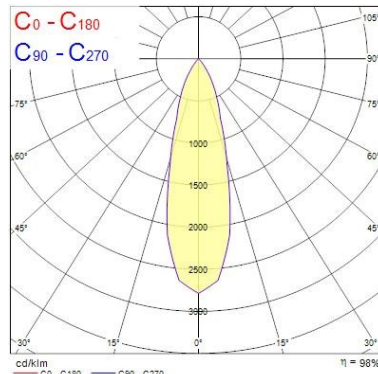

Myriad V Residential LED - Housing only MYRDHS ST 3K PHDMEM SIL 2057963

DUN14 (outer)	05025768579631
Units per outer package	1
Packaging outer length / height (cm)	17.5
Packaging outer width (cm)	15.0
Packaging outer depth (cm)	17.5

PHOTOMETRY

TECHNICAL DRAWINGS