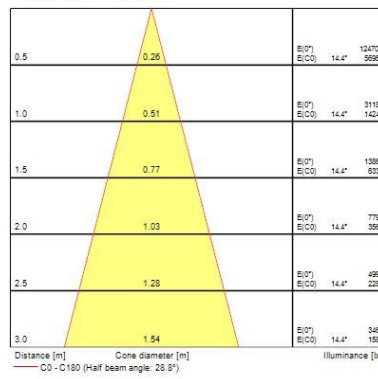

Myriad V Residential LED - Housing only MYRDHS ST 3K PHDMEM SIL 2057963

DUN14 (outer)	05025768579631
Units per outer package	1
Packaging outer length / height (cm)	17.5
Packaging outer width (cm)	15.0
Packaging outer depth (cm)	17.5

PHOTOMETRY

TECHNICAL DRAWINGS