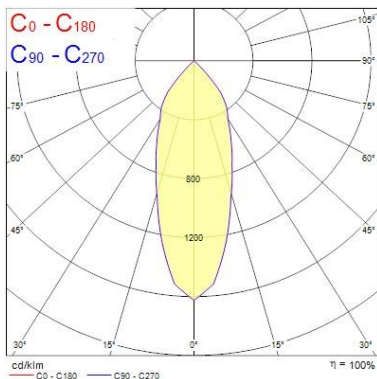

Myriad V Residential LED - Housing only MYRDHS ST 3K PHDMEM SIL 2057963

DUN14 (outer)	05025768579631
Units per outer package	1
Packaging outer length / height (cm)	17.5
Packaging outer width (cm)	15.0
Packaging outer depth (cm)	17.5

PHOTOMETRY

TECHNICAL DRAWINGS