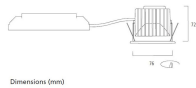

Lifetime data

Average life (Nominal) (h)	50000
-----------------------------------	-------

Physical data

Housing colour	Silver Trim
IP rating	IP20
IK rating	IK02
Diffuser finish	Silver Trim
Reflector finish	Aluminium
Nominal Product Height (mm)	72
Weight (kg)	0.39
Recessed Depth (mm)	72

Packaging

Single packaging type	Carton
Product EAN number	5025768579624
Packaging single length / height (cm)	17.5
Packaging single width (cm)	15.0
Packaging single depth (cm)	17.5
DUN14 (outer)	05025768579624
Units per outer package	1
Packaging outer length / height (cm)	17.5
Packaging outer width (cm)	15.0

Myriad V Residential LED - Housing only MYRDHS ST 3K DALI SIL 2057962

Packaging outer depth (cm)

17.5

PHOTOMETRY

0.5	0.26	E(0°) E(C0)	14.4°	12470 9596
1.0	0.51	E(0°) E(C0)	14.4°	3115 1422
1.5	0.77	E(0°) E(C0)	14.4°	1388 633
2.0	1.03	E(0°) E(C0)	14.4°	779 356
2.5	1.28	E(0°) E(C0)	14.4°	489 226
3.0	1.54	E(0°) E(C0)	14.4°	346 159

Distance [m] Cone diameter [m] Illuminance [lx]

— C0 - C180 (Half beam angle: 28.8°)

TECHNICAL DRAWINGS

Myriad V Residential LED - Housing only MYRDHS ST 3K DALI SIL 2057962

Concord 2057962

 This luminaire contains built in LED lamps.