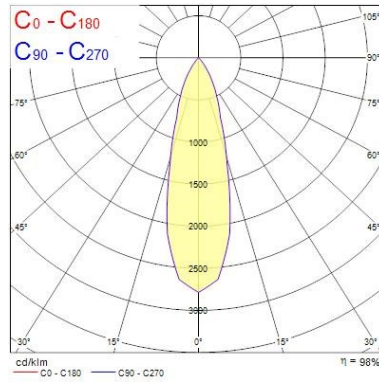

Optical data

Fixture luminous flux (lm)	1119
Luminaire efficacy (lm/W)	112
LOR (%)	100
Colour temperature (K)	3000
CRI (Ra)	85
Adjustable chromaticity	N
Beam Angle (°)	28
Distribution type	Direct

Electrical data

Lifetime data

Average life (Nominal) (h)	50000
-----------------------------------	-------

Physical data

Housing colour	Silver Trim
IP rating	IP20
IK rating	IK02
Diffuser finish	Silver Trim
Reflector finish	Aluminium
Nominal Product Height (mm)	72
Weight (kg)	0.39
Recessed Depth (mm)	72

Myriad V Residential LED - Housing only MYRDHS ST 3K DALI SIL 2057962

Packaging outer depth (cm)

17.5

PHOTOMETRY

0.5	0.26	E(0°) E(C0)	14.4°	12470 9596
1.0	0.51	E(0°) E(C0)	14.4°	3115 1422
1.5	0.77	E(0°) E(C0)	14.4°	1388 633
2.0	1.03	E(0°) E(C0)	14.4°	779 356
2.5	1.28	E(0°) E(C0)	14.4°	489 226
3.0	1.54	E(0°) E(C0)	14.4°	346 159

Distance [m] Cone diameter [m] Illuminance [lx]

— C0 - C180 (Half beam angle: 28.8°)

TECHNICAL DRAWINGS

Myriad V Residential LED - Housing only MYRDHS ST 3K DALI SIL 2057962

Concord 2057962

 This luminaire contains built in LED lamps.