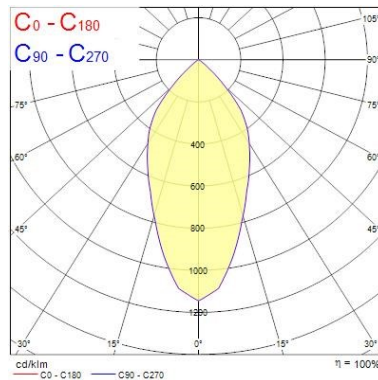

Expospot 50 adjustable

EXPOSPOT 50 ADJUSTABLE RA80 4000K WB WHITE
0060218

Lifetime data

Lumen maintenance - L70 B50	60000
Lumen maintenance - L70 B20	60000
Lumen maintenance - L70 B10	60000
Lumen maintenance - L80 B50	60000
Lumen maintenance - L80 B20	60000
Lumen maintenance - L80 B10	60000
Lumen maintenance - L90 B50	60000
Lumen maintenance - L90 B20	60000
Lumen maintenance - L90 B10	55000

Physical data

Housing colour	White
IP rating	IP20
IK rating	IK02
Reflector finish	Metallised
Nominal Product Width (mm)	121
Nominal Product Height (mm)	103
Weight (kg)	0.52
Recessed Depth (mm)	103

Packaging

Single packaging type	Carton
Product EAN number	5410288602189
Packaging single length / height (cm)	18.0
Packaging single width (cm)	18.0
Packaging single depth (cm)	16.0
DUN14 (outer)	05410288602189
Units per outer package	1
Packaging outer length / height (cm)	18.0
Packaging outer width (cm)	18.0
Packaging outer depth (cm)	16.0

PHOTOMETRY