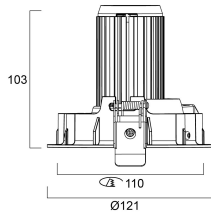

Physical data

Housing colour	White
IP rating	IP20
IK rating	IK02
Reflector finish	Metallised
Nominal Product Width (mm)	121
Nominal Product Height (mm)	103
Weight (kg)	0.52
Recessed Depth (mm)	103

Packaging

Single packaging type	Carton
Product EAN number	5410288602189
Packaging single length / height (cm)	18.0
Packaging single width (cm)	18.0
Packaging single depth (cm)	16.0
DUN14 (outer)	05410288602189
Units per outer package	1
Packaging outer length / height (cm)	18.0
Packaging outer width (cm)	18.0
Packaging outer depth (cm)	16.0

PHOTOMETRY

Expospot 50 adjustable

EXPOSPOT 50 ADJUSTABLE RA80 4000K WB WHITE

0060218

TECHNICAL DRAWINGS

SYLVANIA 0060218

 This luminaire contains built in LED lamps.

 } **LED**