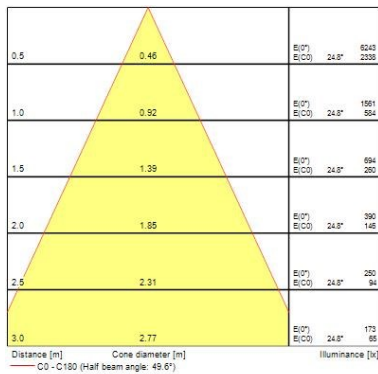

Expospot 50 adjustable

EXPOSPOT 50 ADJUSTABLE RA80 4000K WB WHITE
0060218

Lifetime data

Lumen maintenance - L70 B50	60000
Lumen maintenance - L70 B20	60000
Lumen maintenance - L70 B10	60000
Lumen maintenance - L80 B50	60000
Lumen maintenance - L80 B20	60000
Lumen maintenance - L80 B10	60000
Lumen maintenance - L90 B50	60000
Lumen maintenance - L90 B20	60000
Lumen maintenance - L90 B10	55000

Physical data

Housing colour	White
IP rating	IP20
IK rating	IK02
Reflector finish	Metallised
Nominal Product Width (mm)	121
Nominal Product Height (mm)	103
Weight (kg)	0.52
Recessed Depth (mm)	103

Packaging

Single packaging type	Carton
Product EAN number	5410288602189
Packaging single length / height (cm)	18.0
Packaging single width (cm)	18.0
Packaging single depth (cm)	16.0
DUN14 (outer)	05410288602189
Units per outer package	1
Packaging outer length / height (cm)	18.0
Packaging outer width (cm)	18.0
Packaging outer depth (cm)	16.0

PHOTOMETRY