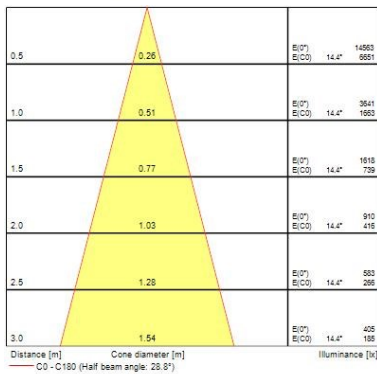

Myriad V Residential LED - Housing only MYRDHS ST 2.7K PHDMEM SIL 2057959

Units per outer package	1
Packaging outer length / height (cm)	17.5
Packaging outer width (cm)	15.0
Packaging outer depth (cm)	17.5

PHOTOMETRY

TECHNICAL DRAWINGS