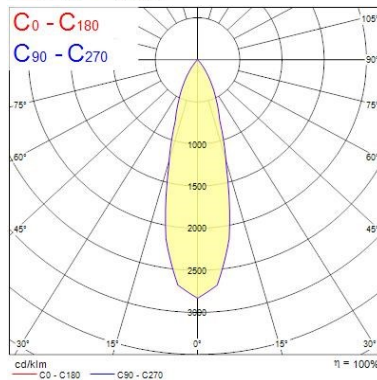

Myriad V Residential LED - Housing only MYRDHS ST 2.7K PHDMEM SIL 2057959

Units per outer package	1
Packaging outer length / height (cm)	17.5
Packaging outer width (cm)	15.0
Packaging outer depth (cm)	17.5

PHOTOMETRY

TECHNICAL DRAWINGS