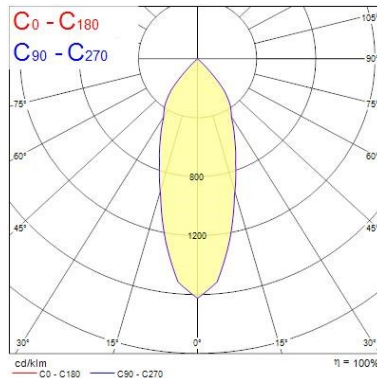

Myriad V Residential LED - Housing only MYRDHS ST 2.7K PHDMEM SIL 2057959

Units per outer package	1
Packaging outer length / height (cm)	17.5
Packaging outer width (cm)	15.0
Packaging outer depth (cm)	17.5

PHOTOMETRY

TECHNICAL DRAWINGS