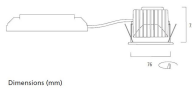

Physical data

Housing colour	Silver Trim
IP rating	IP20
IK rating	IK02
Diffuser finish	Silver Trim
Reflector finish	Aluminium
Nominal Product Height (mm)	72
Weight (kg)	1.39
Recessed Depth (mm)	72

Packaging

Single packaging type	Carton
Product EAN number	5025768579594
Packaging single length / height (cm)	17.5
Packaging single width (cm)	15.0
Packaging single depth (cm)	17.5
DUN14 (outer)	05025768579594

Myriad V Residential LED - Housing only MYRDHS ST 2.7K PHDMEM SIL 2057959

Units per outer package	1
Packaging outer length / height (cm)	17.5
Packaging outer width (cm)	15.0
Packaging outer depth (cm)	17.5

PHOTOMETRY

TECHNICAL DRAWINGS

Myriad V Residential LED - Housing only MYRDHS ST 2.7K PHDMEM SIL 2057959