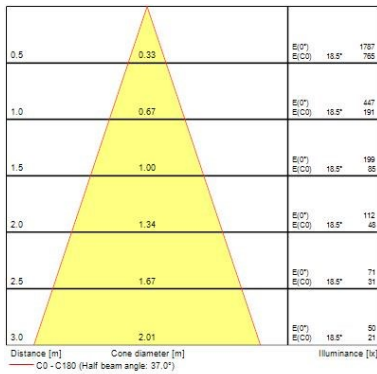

Myriad V Residential LED - Housing only MYRDHS ST 2.7K PHDMEM SIL 2057959

Units per outer package	1
Packaging outer length / height (cm)	17.5
Packaging outer width (cm)	15.0
Packaging outer depth (cm)	17.5

PHOTOMETRY

TECHNICAL DRAWINGS