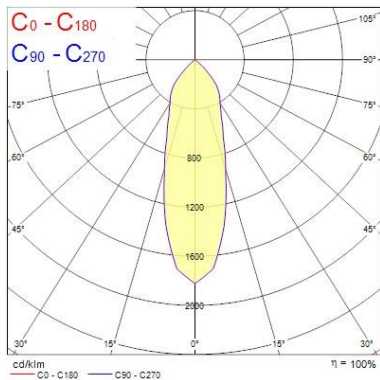

Expospot 50 adjustable EXPOSPOT 50 ADJUSTABLE RA80 4000K MB WHITE 0060217

Lifetime data

Lumen maintenance - L70 B50	60000
Lumen maintenance - L70 B20	60000
Lumen maintenance - L70 B10	60000
Lumen maintenance - L80 B50	60000
Lumen maintenance - L80 B20	60000
Lumen maintenance - L80 B10	60000
Lumen maintenance - L90 B50	60000
Lumen maintenance - L90 B20	60000
Lumen maintenance - L90 B10	55000

Physical data

Housing colour	White
IP rating	IP20
IK rating	IK02
Reflector finish	Metallised
Nominal Product Width (mm)	121
Nominal Product Height (mm)	103
Weight (kg)	0.52
Recessed Depth (mm)	103

Packaging

Single packaging type	Carton
Product EAN number	5410288602172
Packaging single length / height (cm)	18.0
Packaging single width (cm)	18.0
Packaging single depth (cm)	16.0
DUN14 (outer)	05410288602172
Units per outer package	1
Packaging outer length / height (cm)	18.0
Packaging outer width (cm)	18.0
Packaging outer depth (cm)	16.0

PHOTOMETRY