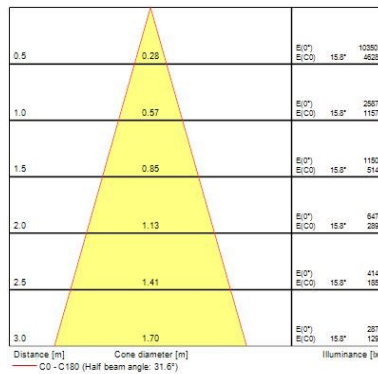

Expospot 50 adjustable EXPOSPOT 50 ADJUSTABLE RA80 4000K MB WHITE 0060217

Lifetime data

Lumen maintenance - L70 B50	60000
Lumen maintenance - L70 B20	60000
Lumen maintenance - L70 B10	60000
Lumen maintenance - L80 B50	60000
Lumen maintenance - L80 B20	60000
Lumen maintenance - L80 B10	60000
Lumen maintenance - L90 B50	60000
Lumen maintenance - L90 B20	60000
Lumen maintenance - L90 B10	55000

Physical data

Housing colour	White
IP rating	IP20
IK rating	IK02
Reflector finish	Metallised
Nominal Product Width (mm)	121
Nominal Product Height (mm)	103
Weight (kg)	0.52
Recessed Depth (mm)	103

Packaging

Single packaging type	Carton
Product EAN number	5410288602172
Packaging single length / height (cm)	18.0
Packaging single width (cm)	18.0
Packaging single depth (cm)	16.0
DUN14 (outer)	05410288602172
Units per outer package	1
Packaging outer length / height (cm)	18.0
Packaging outer width (cm)	18.0
Packaging outer depth (cm)	16.0

PHOTOMETRY