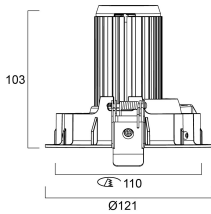

Expospot 50 adjustable EXPOSPOT 50 ADJUSTABLE RA80 4000K MB WHITE 0060217

TECHNICAL DRAWINGS

SYLVANIA 0060217

This luminaire contains built in LED lamps.

} LED

The lamps cannot be changed in the luminaire.

874/2012