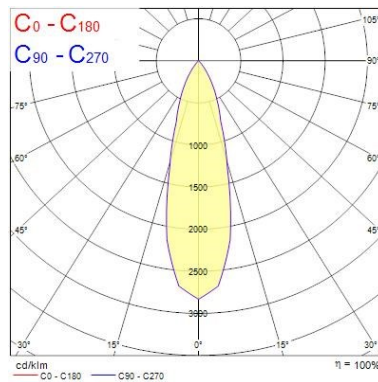

Optical data

Fixture luminous flux (lm)	1286
Luminous flux (lm)	1084
Luminaire efficacy (lm/W)	129
LOR (%)	100
Colour temperature (K)	2700
CRI (Ra)	85
Adjustable chromaticity	N
Beam Angle (°)	28
Distribution type	Direct

Physical data

Housing colour	Silver Trim
IP rating	IP20
IK rating	IK02
Diffuser finish	Silver Trim
Reflector finish	Aluminium
Nominal Product Height (mm)	72
Weight (kg)	0.39
Recessed Depth (mm)	72

Packaging

PHOTOMETRY

0.5	0.26	E(0°) E(C0)	14.4°	14553 6651
1.0	0.51	E(0°) E(C0)	14.4°	3641 1663
1.5	0.77	E(0°) E(C0)	14.4°	1618 739
2.0	1.03	E(0°) E(C0)	14.4°	910 416
2.5	1.28	E(0°) E(C0)	14.4°	593 266
3.0	1.54	E(0°) E(C0)	14.4°	405 185

Distance [m] Cone diameter [m] Illuminance [lx]

— C0 - C180 (Half beam angle: 28.8°)

TECHNICAL DRAWINGS

Myriad V Residential LED - Housing only MYRDHS ST 2.7K DALI SIL 2057958

Concord 2057958

 This luminaire contains built in LED lamps.