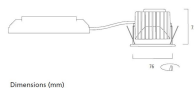

Physical data

Housing colour	Silver Trim
IP rating	IP20
IK rating	IK02
Diffuser finish	Silver Trim
Reflector finish	Aluminium
Nominal Product Height (mm)	72
Weight (kg)	0.39
Recessed Depth (mm)	72

Packaging

PHOTOMETRY

0.5	0.26	E(0°) E(C0)	14.4°	14553 6651
1.0	0.51	E(0°) E(C0)	14.4°	3641 1663
1.5	0.77	E(0°) E(C0)	14.4°	1618 739
2.0	1.03	E(0°) E(C0)	14.4°	910 416
2.5	1.28	E(0°) E(C0)	14.4°	593 266
3.0	1.54	E(0°) E(C0)	14.4°	405 185

Distance [m] Cone diameter [m] Illuminance [lx]

— C0 - C180 (Half beam angle: 28.8°)

TECHNICAL DRAWINGS

Myriad V Residential LED - Housing only MYRDHS ST 2.7K DALI SIL 2057958

Concord 2057958

 This luminaire contains built in LED lamps.