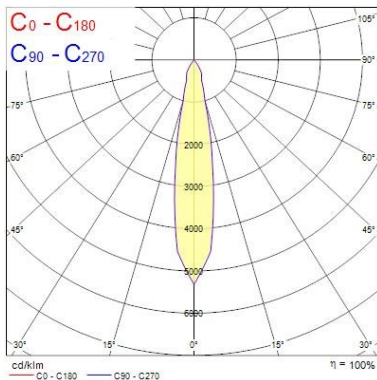

Oculo LED Round Mono

Oculo LED V2 Round Mono Neutral White

3032405

Product EAN number	8711971324058
Packaging single length / height (cm)	25.2
Packaging single width (cm)	25.6
Packaging single depth (cm)	21.1
DUN14 (outer)	08711971324058
Units per outer package	1
Packaging outer length / height (cm)	25.2
Packaging outer width (cm)	25.6
Packaging outer depth (cm)	21.1

PHOTOMETRY