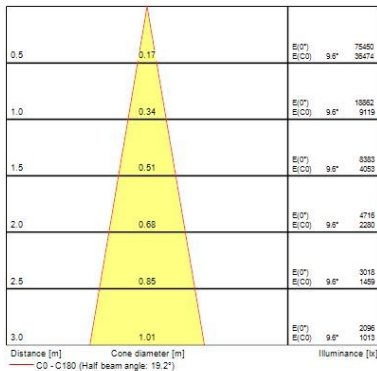

Oculo LED Round Mono

Oculo LED V2 Round Mono Neutral White

3032405

Product EAN number	8711971324058
Packaging single length / height (cm)	25.2
Packaging single width (cm)	25.6
Packaging single depth (cm)	21.1
DUN14 (outer)	08711971324058
Units per outer package	1
Packaging outer length / height (cm)	25.2
Packaging outer width (cm)	25.6
Packaging outer depth (cm)	21.1

PHOTOMETRY