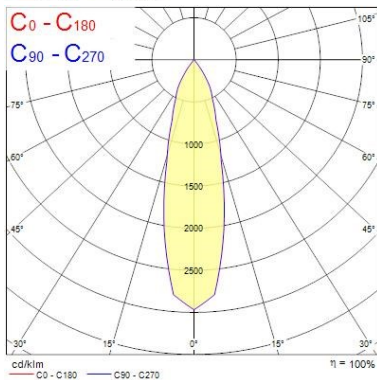

Oculo LED Round Mono

Oculo LED V2 Round Mono Neutral White

3032405

Product EAN number	8711971324058
Packaging single length / height (cm)	25.2
Packaging single width (cm)	25.6
Packaging single depth (cm)	21.1
DUN14 (outer)	08711971324058
Units per outer package	1
Packaging outer length / height (cm)	25.2
Packaging outer width (cm)	25.6
Packaging outer depth (cm)	21.1

PHOTOMETRY