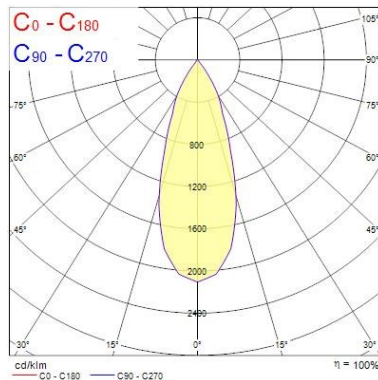

Oculo LED Round Mono

Oculo LED V2 Round Mono Neutral White

3032405

Product EAN number	8711971324058
Packaging single length / height (cm)	25.2
Packaging single width (cm)	25.6
Packaging single depth (cm)	21.1
DUN14 (outer)	08711971324058
Units per outer package	1
Packaging outer length / height (cm)	25.2
Packaging outer width (cm)	25.6
Packaging outer depth (cm)	21.1

PHOTOMETRY