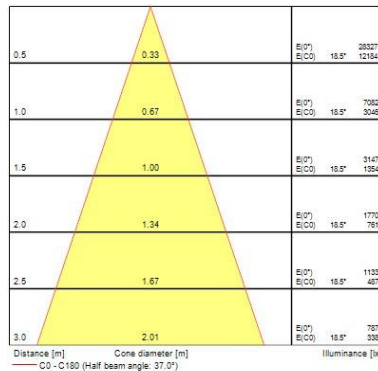

Oculo LED Round Mono

Oculo LED V2 Round Mono Neutral White

3032405

Product EAN number	8711971324058
Packaging single length / height (cm)	25.2
Packaging single width (cm)	25.6
Packaging single depth (cm)	21.1
DUN14 (outer)	08711971324058
Units per outer package	1
Packaging outer length / height (cm)	25.2
Packaging outer width (cm)	25.6
Packaging outer depth (cm)	21.1

PHOTOMETRY