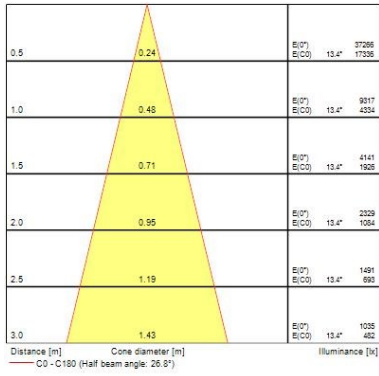

Oculo LED Round Mono

Oculo LED V2 Round Mono Neutral White
3032405

TECHNICAL DRAWINGS