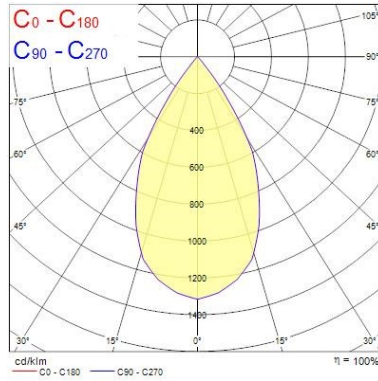

Oculo LED Round Mono

Oculo LED V2 Round Mono Neutral White
3032405

TECHNICAL DRAWINGS