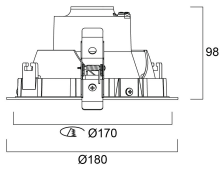

TECHNICAL DRAWINGS