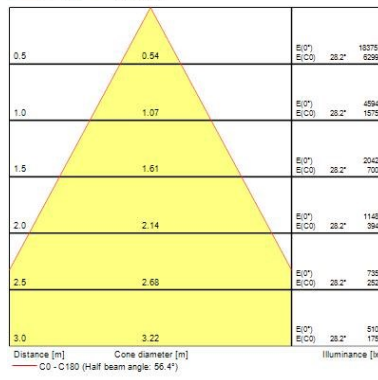

Oculo LED Round Mono

Oculo LED V2 Round Mono Neutral White

3032405

Product EAN number	8711971324058
Packaging single length / height (cm)	25.2
Packaging single width (cm)	25.6
Packaging single depth (cm)	21.1
DUN14 (outer)	08711971324058
Units per outer package	1
Packaging outer length / height (cm)	25.2
Packaging outer width (cm)	25.6
Packaging outer depth (cm)	21.1

PHOTOMETRY