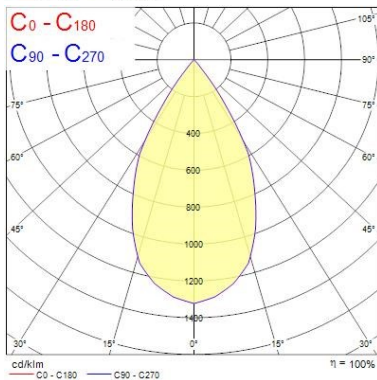

Oculo LED Round Mono

Oculo LED V2 Round Mono Warm White

3032404

Product EAN number	8711971324041
Packaging single length / height (cm)	25.0
Packaging single width (cm)	25.0
Packaging single depth (cm)	21.0
DUN14 (outer)	08711971324041
Units per outer package	1
Packaging outer length / height (cm)	25.0
Packaging outer width (cm)	25.0
Packaging outer depth (cm)	21.0

PHOTOMETRY