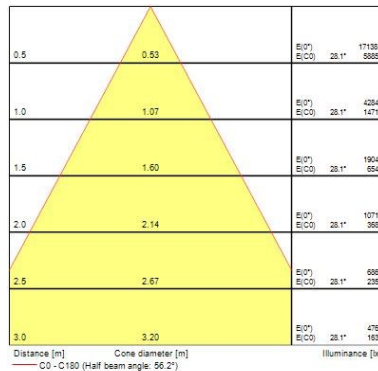

Oculo LED Round Mono

Oculo LED V2 Round Mono Warm White

3032404

Product EAN number	8711971324041
Packaging single length / height (cm)	25.0
Packaging single width (cm)	25.0
Packaging single depth (cm)	21.0
DUN14 (outer)	08711971324041
Units per outer package	1
Packaging outer length / height (cm)	25.0
Packaging outer width (cm)	25.0
Packaging outer depth (cm)	21.0

PHOTOMETRY