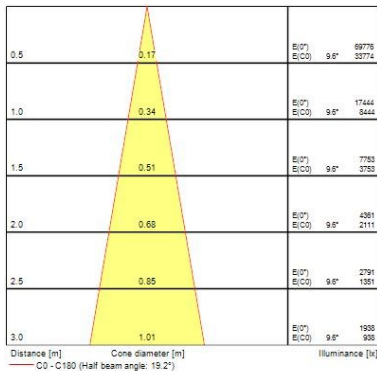

Oculo LED Round Mono

Oculo LED V2 Round Mono Warm White

3032404

Product EAN number	8711971324041
Packaging single length / height (cm)	25.0
Packaging single width (cm)	25.0
Packaging single depth (cm)	21.0
DUN14 (outer)	08711971324041
Units per outer package	1
Packaging outer length / height (cm)	25.0
Packaging outer width (cm)	25.0
Packaging outer depth (cm)	21.0

PHOTOMETRY