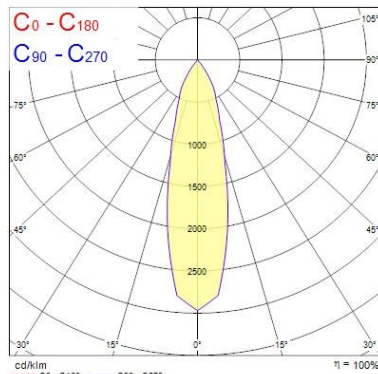

Oculo LED Round Mono

Oculo LED V2 Round Mono Warm White

3032404

Product EAN number	8711971324041
Packaging single length / height (cm)	25.0
Packaging single width (cm)	25.0
Packaging single depth (cm)	21.0
DUN14 (outer)	08711971324041
Units per outer package	1
Packaging outer length / height (cm)	25.0
Packaging outer width (cm)	25.0
Packaging outer depth (cm)	21.0

PHOTOMETRY