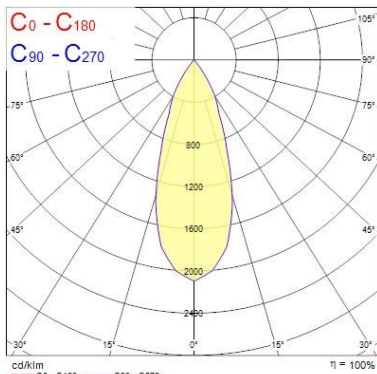

Oculo LED Round Mono

Oculo LED V2 Round Mono Warm White

3032404

Product EAN number	8711971324041
Packaging single length / height (cm)	25.0
Packaging single width (cm)	25.0
Packaging single depth (cm)	21.0
DUN14 (outer)	08711971324041
Units per outer package	1
Packaging outer length / height (cm)	25.0
Packaging outer width (cm)	25.0
Packaging outer depth (cm)	21.0

PHOTOMETRY