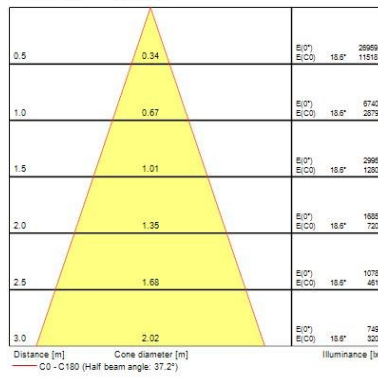

Oculo LED Round Mono

Oculo LED V2 Round Mono Warm White

3032404

Product EAN number	8711971324041
Packaging single length / height (cm)	25.0
Packaging single width (cm)	25.0
Packaging single depth (cm)	21.0
DUN14 (outer)	08711971324041
Units per outer package	1
Packaging outer length / height (cm)	25.0
Packaging outer width (cm)	25.0
Packaging outer depth (cm)	21.0

PHOTOMETRY