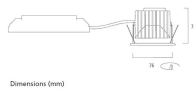

TECHNICAL DRAWINGS