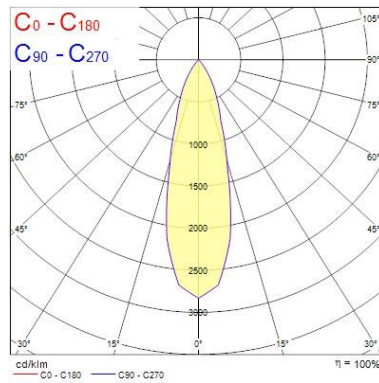

Myriad V Residential LED - Housing only

MYRDHS ST 2.7K PHDM SIL
2057957

Mount	Ceiling recessed
Environment	Integral
General application	Museums & Galleries, Office, Retail, Residential & Consumer
Operating temperature rated (°C)	25
Certifications	EUNEW008
ETIM Class	EC001744

Optical data

Fixture luminous flux (lm)	1286
Luminaire efficacy (lm/W)	129
LOR (%)	100
Colour temperature (K)	2700
CRI (Ra)	85
Adjustable chromaticity	N
Beam Angle (°)	28
Distribution type	Direct

Electrical data

Total power consumption (W)	10
Mains voltage (V)	230-240V~
Electrical protection	Class II
Control gear type	Electronic
Minimum dimming level (%)	10
Drive current (mA)	250

Lifetime data

Average life (Nominal) (h)	50000

Physical data

Housing colour	Silver Trim
IP rating	IP20
IK rating	IK02
Diffuser finish	Silver Trim
Reflector finish	Aluminium
Nominal Product Height (mm)	72
Weight (kg)	0.39
Recessed Depth (mm)	72

Packaging

Single packaging type	Carton
Product EAN number	5025768579570
Packaging single length / height (cm)	17.5
Packaging single width (cm)	15.0
Packaging single depth (cm)	17.5
DUN14 (outer)	05025768579570
Units per outer package	1
Packaging outer length / height (cm)	17.5
Packaging outer width (cm)	15.0
Packaging outer depth (cm)	17.5

Myriad V Residential LED - Housing only MYRDHS ST 2.7K PHDM SIL 2057957

PHOTOMETRY

TECHNICAL DRAWINGS