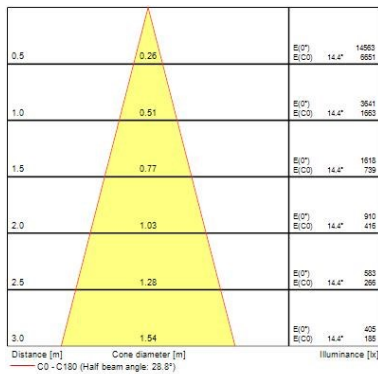

Myriad V Residential LED - Housing only

MYRDHS ST 2.7K PHDM SIL
2057957

Mount	Ceiling recessed
Environment	Integral
General application	Museums & Galleries, Office, Retail, Residential & Consumer
Operating temperature rated (°C)	25
Certifications	EUNEW008
ETIM Class	EC001744

Optical data

Fixture luminous flux (lm)	1286
Luminaire efficacy (lm/W)	129
LOR (%)	100
Colour temperature (K)	2700
CRI (Ra)	85
Adjustable chromaticity	N
Beam Angle (°)	28
Distribution type	Direct

Electrical data

Total power consumption (W)	10
Mains voltage (V)	230-240V~
Electrical protection	Class II
Control gear type	Electronic
Minimum dimming level (%)	10
Drive current (mA)	250

Lifetime data

Average life (Nominal) (h)	50000

Physical data

Housing colour	Silver Trim
IP rating	IP20
IK rating	IK02
Diffuser finish	Silver Trim
Reflector finish	Aluminium
Nominal Product Height (mm)	72
Weight (kg)	0.39
Recessed Depth (mm)	72

Packaging

Single packaging type	Carton
Product EAN number	5025768579570
Packaging single length / height (cm)	17.5
Packaging single width (cm)	15.0
Packaging single depth (cm)	17.5
DUN14 (outer)	05025768579570
Units per outer package	1
Packaging outer length / height (cm)	17.5
Packaging outer width (cm)	15.0
Packaging outer depth (cm)	17.5

Myriad V Residential LED - Housing only MYRDHS ST 2.7K PHDM SIL 2057957

PHOTOMETRY

TECHNICAL DRAWINGS