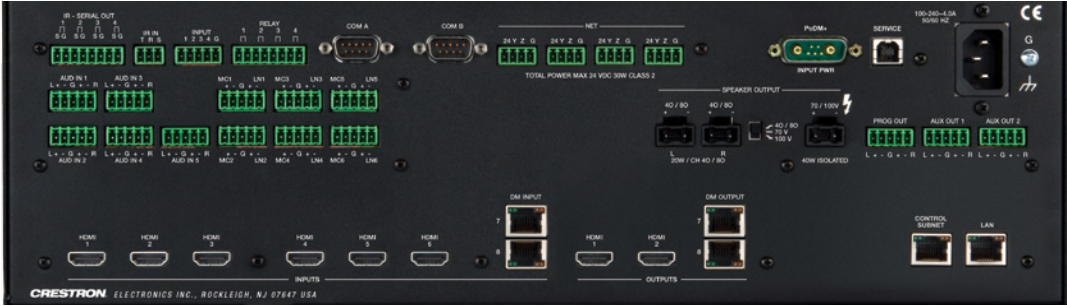

Complete family of all-in-one DMPS3 Series solutions

The new **DMPS3-4K-300-C** and **DMPS3-4K-200-C** feature 4K60, full support for HDCP 2.2, and Control Subnet. Like all DMPS3 Series, they feature a built-in 3-Series Control System to deliver unmatched power and performance.

DMPS3-4K-300-C 8X4 Matrix Switching