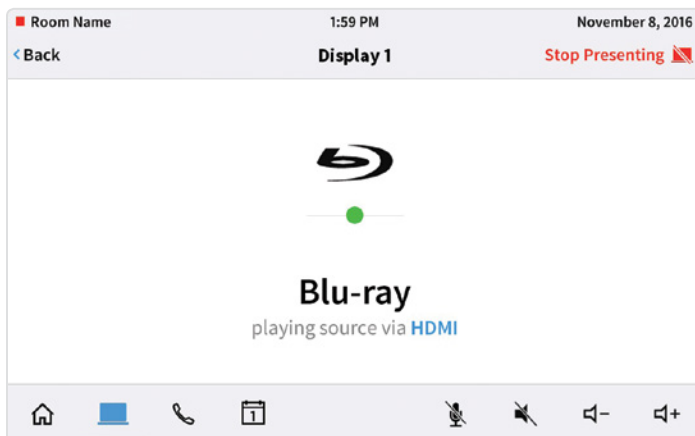

DMPS3 Series make installation and commissioning easier than ever. How easy? Thanks to its built-in exclusive .AV Framework™ technology, you can get a complete system up and running with no custom programming, and deliver the same user experience in every room and space.