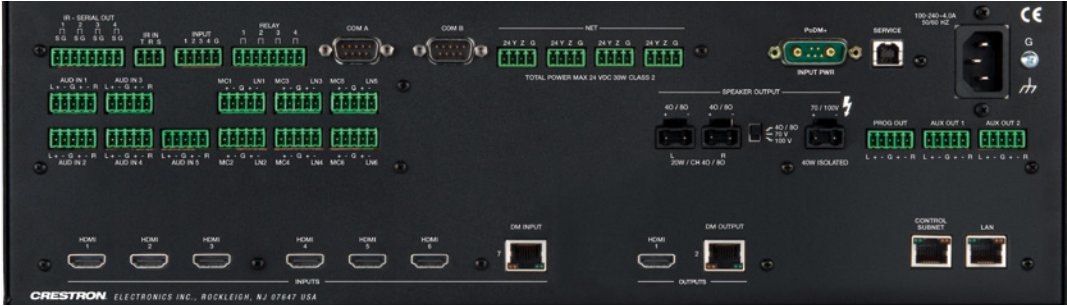

DMPS3-4K-200-C 7X2 Matrix Switching