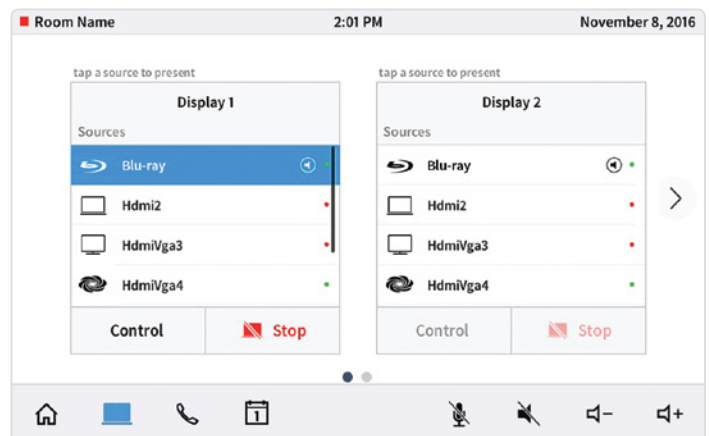

DMPS3 Series make installation and commissioning easier than ever. How easy? Thanks to its built-in exclusive .AV Framework™ technology, you can get a complete system up and running with no custom programming, and deliver the same user experience in every room and space.