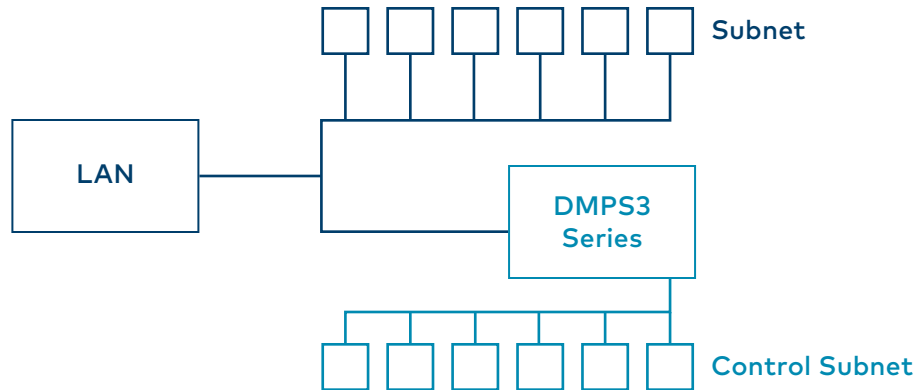

The beauty of all-in-one

DMPS3 Series provide everything you need to deliver the highest performing 4K60 presentation experience possible. Integrating the multimedia matrix switcher, DigitalMedia distribution center, control system, mic mixer, and amplifier, all in a single 3-space rackmount package, they deliver signal routing flexibility and high-performance signal processing without the need for separate components.

Matrix Switcher

Distribution System

Control System

Mic Mixer

Amp

DMPS3 Series enable you to control many popular displays and projectors — simply choose from the web browser setup screen. You get bit-for-bit, zero latency 4K60 video switching and display, including HDCP 2.2 protected content.

Crestron 3-Series: built for the enterprise

In addition to the LAN port, the DMPS3 Series also features a separate Control Subnet port. This enables the entire DM system to operate on a private network and provides a single IP address to the LAN.

Separate AV network

Control Subnet

In addition to the LAN port, the [DMPS3-4K-300-C](#) and [DMPS3-4K-200-C](#) each has a built-in Control Subnet port, which enables you to deploy a separate DM network. This makes system updates and troubleshooting faster, and requires just one IP address to connect the entire system to the LAN.