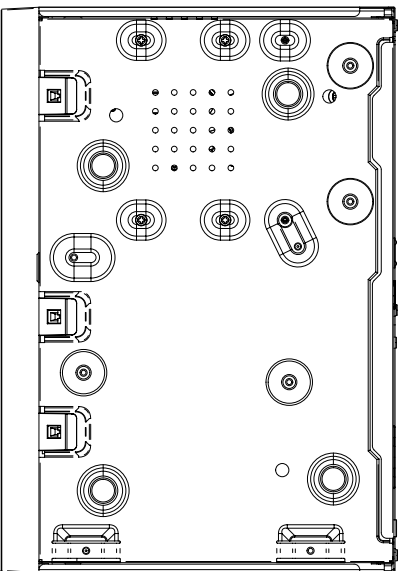

208.7 [8.22]

300 [11.81]

47 [1.85]

51.9 [2.04]

3	파생 MODEL 2	QRN-4205
2	파생 MODEL 1	LRN-4108
1	BASIC MODEL	'19.11.12
No.	MODEL NAME	QRN-411

Unit:mm[inch] SCALE:1/1 Hanwha Techwin

© Hanwha Techwin Co., Ltd. All rights reserved.