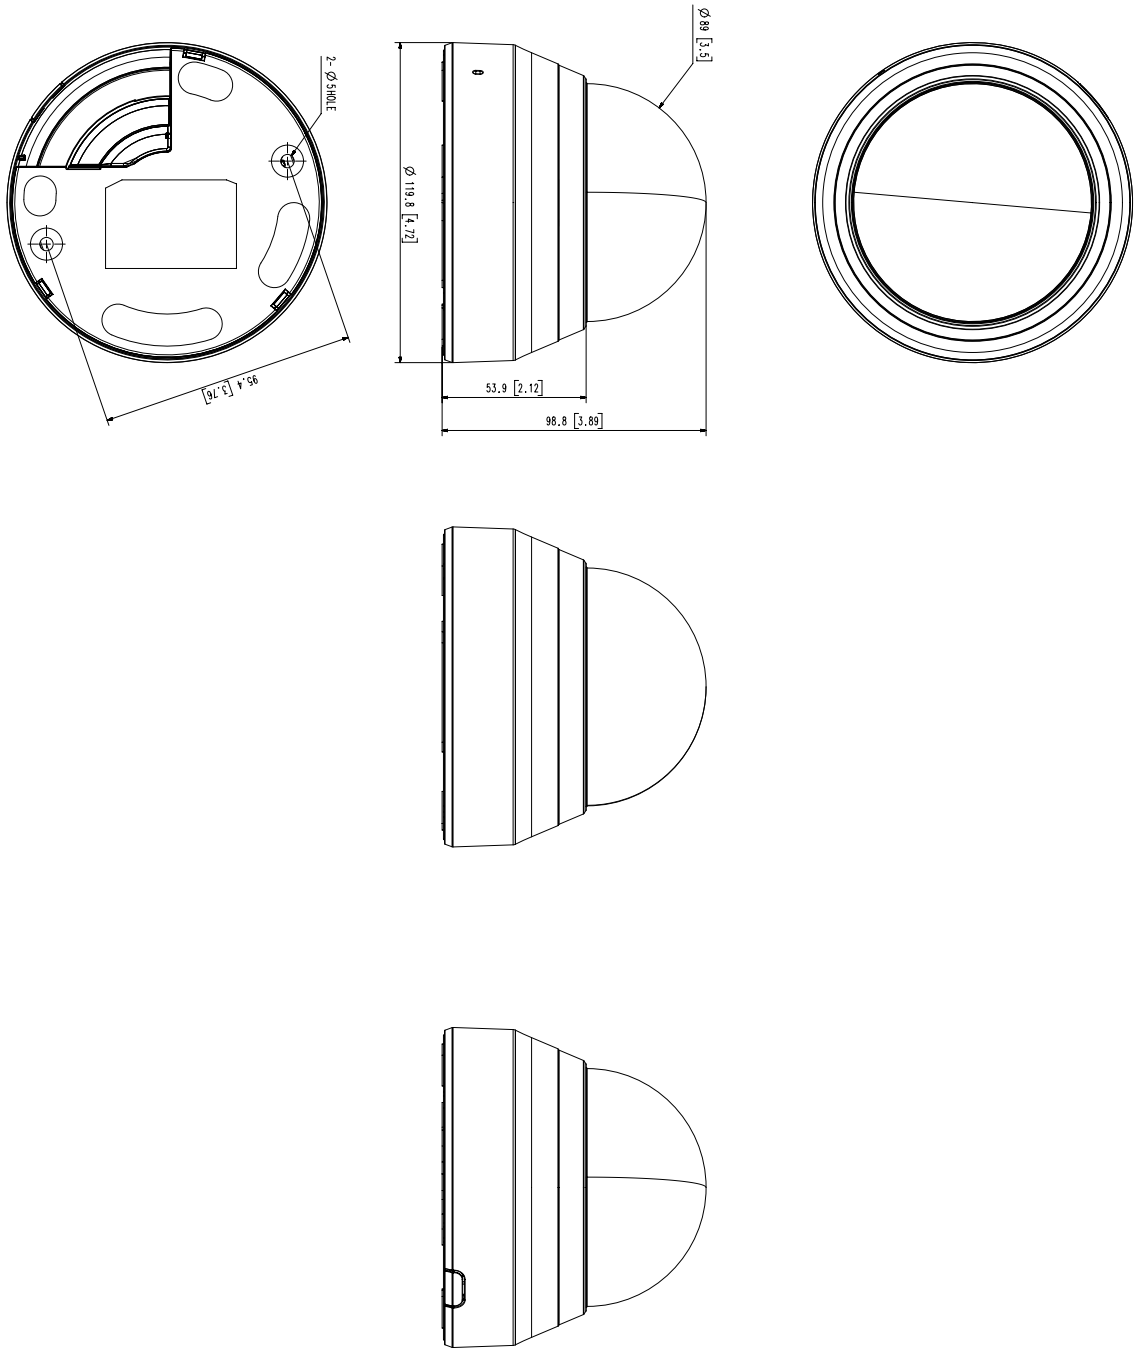

QND-6072R/6082R/6073R/6083R
UNIT : mm[inch]