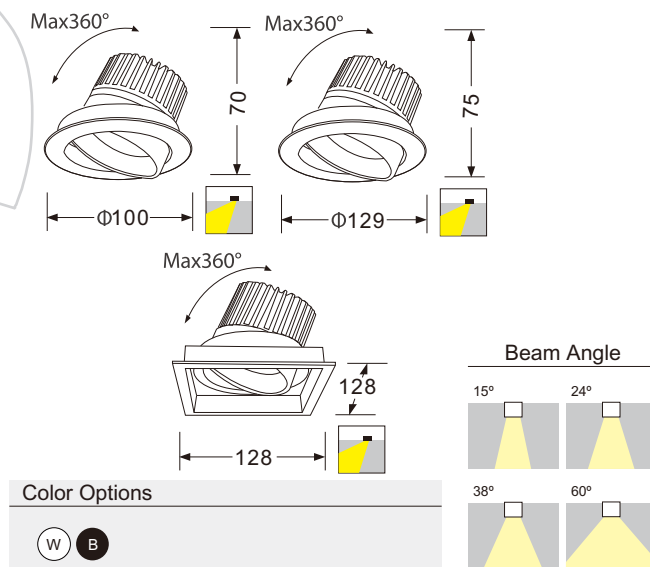

Description

Housing - Die cast aluminium with PVC coated with choice of RAL colors.

Diffuser - Tempered glass diffuser.

Reflector - Aluminium reflector.

Standards - Manufactured and tested as per PTPS IEC 62722.

CODE	POWER	IP	BEAM ANGLE	LUMENS	DIMENSION
legg-10090DA10	10W	54	15°/24°/38°/60°	110 lm/W	100 x 70mm ☞ 90mm
legg-129120DA20	20W	54	15°/24°/38°/60°	110 lm/W	129 x 75mm ☞ 120mm
legg-118108CR20	20W	54	15°/24°/38°/60°	110 lm/W	128 x 128 x 75mm ☞ 115 x 115mm