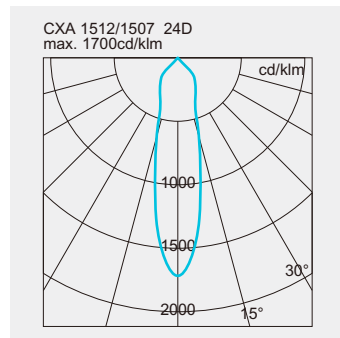

CODE	POWER	IP	BEAM ANGLE	LUMENS	DIMENSION
legg-10090DA10	10W	54	15°/24°/38°/60°	110 lm/W	100 x 70mm ☞ 90mm
legg-129120DA20	20W	54	15°/24°/38°/60°	110 lm/W	129 x 75mm ☞ 120mm
legg-118108CR20	20W	54	15°/24°/38°/60°	110 lm/W	128 x 128 x 75mm ☞ 115 x 115mm