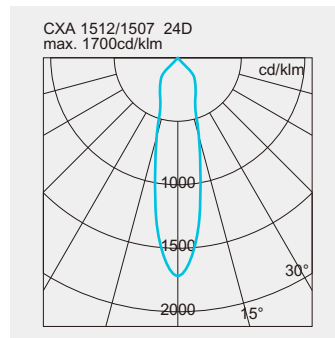

- 2700K
- 3000K
- 4000K
- 5000K

CRI >90

-20° C
55° C

85~265V
50/60Hz