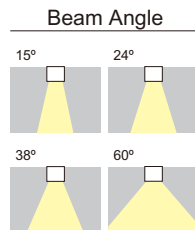

- 2700K
- 3000K
- 4000K
- 5000K

CRI >90

-20° C
55° C

85~265V
50/60Hz