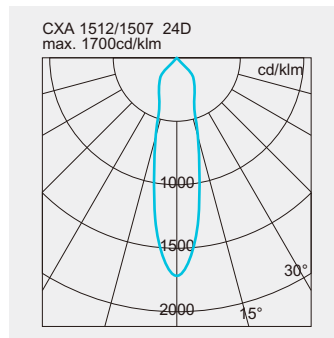

- 2700K
- 3000K
- 4000K
- 5000K

CRI >90

-20° C
55° C

85~265V
50/60Hz