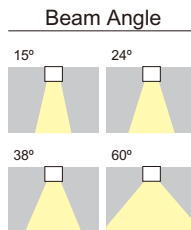

- 2700K
- 3000K
- 4000K
- 5000K

CRI >90

-20° C
55° C

85~265V
50/60Hz