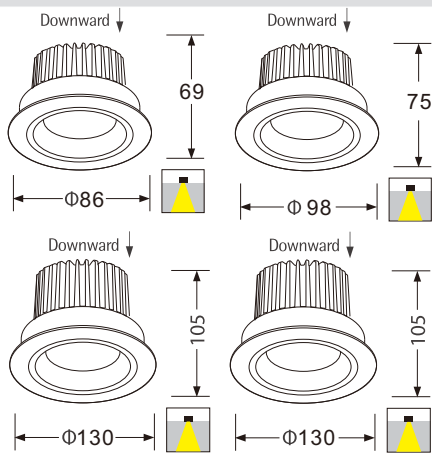

Description

Housing - Die cast aluminium powder coated with choice of RAL colors.

Diffuser - Tempered glass diffuser.

Reflector - Aluminium reflector.

Standards - Manufactured in accordance with IEC 60598.

LED - Reducing energy consumption, 50,000 Hrs Life span under temp(-20°C To 50°C).

Objective

Perfect for work lighting especially in places where a lot of nice and bright light is required. Since downlight has the advantage of light adjustment they can be installed around the edge of the room to get that clean and streamlined light for that perfect ambience. Completely dustproof. Protected against splash of water.

CODE	POWER	IP	BEAM ANGLE	LUMENS	DIMENSION
------	-------	----	------------	--------	-----------

legg-8668A10	10W	54	15°/24°/40°	110 lm/W	86 x 69mm 75mm
legg-JD9888A20	20W	54	15°/24°/38°/60°	110 lm/W	98 x 75mm 88mm
legg-JD120A30	30W	54	15°/24°	110 lm/W	130 x 105mm 120mm
legg-JD120A45	45W	54	15°/24°	110 lm/W	130 x 105mm 120mm