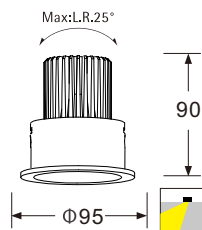

legg-JD1885

**Description**

**Housing** - Die cast aluminium powder coated with choice of RAL colors.

**Diffuser** - Tempered glass diffuser.

**Reflector** - Aluminium reflector.

**Standards** - Manufactured in accordance with IEC 60598.

**LED** - Reducing energy consumption, 50,000 Hrs Life span under temp(-20°C To 50°C).

**Objective**

Light designed to direct a narrow intense beam of light at different distances in small area. Illuminating them properly by establishing the focal ratios best suited to each situation. Usually used in Living, Hallway, Bathroom and Etc. Protected against the penetration by solid bodies. Protected against sprays of water.

CODE	POWER	IP	BEAM ANGLE	LUMENS	DIMENSION
------	-------	----	------------	--------	-----------

legg-JD18857	7W	44	18°/24°/38°	110 lm/W	95 x 90mm  Ø85mm
legg-JD188512	12W	44	18°/24°/38°	110 lm/W	95 x 90mm  Ø85mm