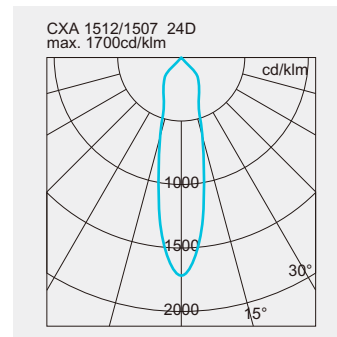

CRI >90

-20° C
55° C

85~265V
50/60Hz