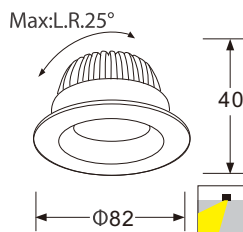

Description

Housing - Die cast aluminium powder coated with choice of RAL colors.

Diffuser - Tempered glass diffuser.

Reflector - Aluminium reflector.

Standards - Manufactured in accordance with IEC 60598.

LED - Reducing energy consumption, 50,000 Hrs Life span under temp(-20°C To 50°C).

CODE	POWER	IP	BEAM ANGLE	LUMENS	DIMENSION
legg-JD1470AG5	5W	54	24°	110 lm/W	82 x 40mm Ø70mm
legg-JD1470BT5	5W	54	24°	110 lm/W	82 x 40mm Ø70mm