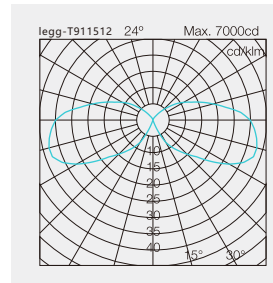

LED - Reducing energy consumption, 50,000 Hrs Life span under temp(-20°C To 50°C).

CODE	POWER	IP	VOLTAGE	DIMENSION
legg-T911512	1*12W	65	220-230V	90 x 380mm
legg-T913918	1*18W	65	220-230V	156 x 700mm
legg-T913923	1*23W	65	220-230V	156 x 700mm
legg-T904818	1*18W	65	220-230V	186 x 520mm
legg-T904823	1*23W	65	220-230V	186 x 520mm