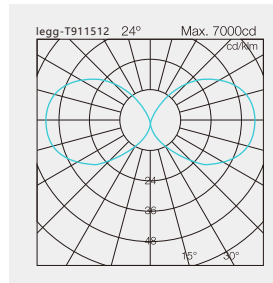

LED - Reducing energy consumption, 50,000 Hrs Life span under temp(-20°C To 50°C).

CODE	POWER	IP	VOLTAGE	DIMENSION
legg-T911512	1*12W	65	220-230V	90 x 380mm
legg-T913918	1*18W	65	220-230V	156 x 700mm
legg-T913923	1*23W	65	220-230V	156 x 700mm
legg-T904818	1*18W	65	220-230V	186 x 520mm
legg-T904823	1*23W	65	220-230V	186 x 520mm