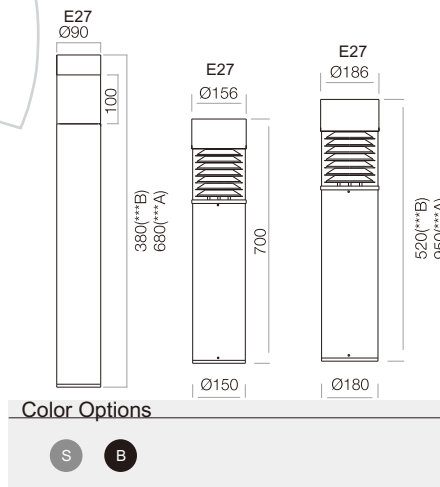

LED - Reducing energy consumption, 50,000 Hrs Life span under temp(-20°C To 50°C).

CODE	POWER	IP	VOLTAGE	DIMENSION
legg-T911512	1*12W	65	220-230V	90 x 380mm
legg-T913918	1*18W	65	220-230V	156 x 700mm
legg-T913923	1*23W	65	220-230V	156 x 700mm
legg-T904818	1*18W	65	220-230V	186 x 520mm
legg-T904823	1*23W	65	220-230V	186 x 520mm