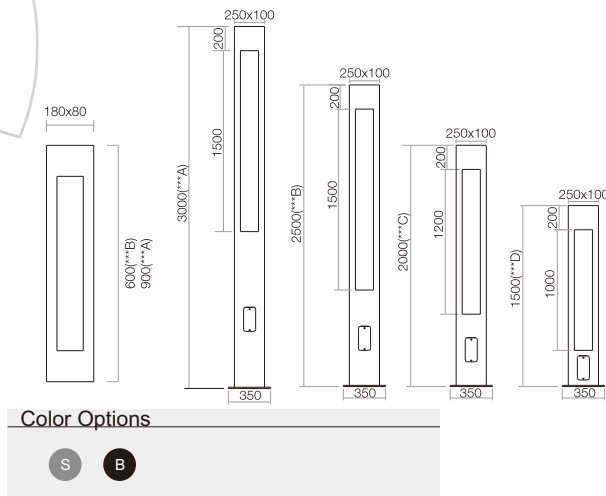

Description

Housing - Die cast aluminium powder coated with choice of RAL colors.

Diffuser - Tempered glass diffuser.

Reflector - Optical Lens.

Standards - Manufactured and tested as per PTPS IEC 62722.

LED - Reducing energy consumption, 50,000 Hrs Life span under temp(-20°C To 50°C).

CODE	POWER	IP	VOLTAGE	DIMENSION
legg-T924115	1*15W	65	220-230V	100 x 80 x 600mm
legg-L988645	1*45w	65	220-230V	250 x 100 x 2500mm

- 2700K
- 3000K
- 4000K
- 5000K

CRI >90

-20° C
55° C

85~265V
50/60Hz