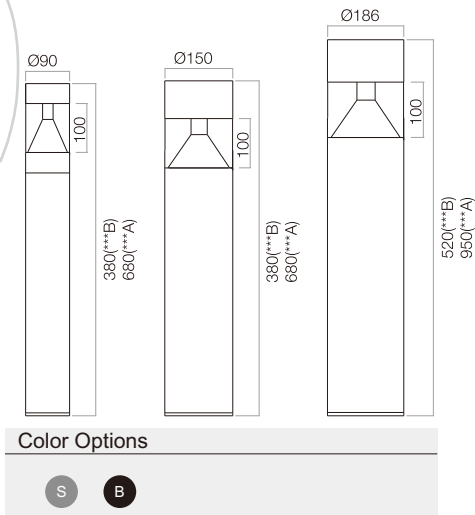

Description

Housing - Die cast aluminium powder coated with choice of RAL colors.

Diffuser - Tempered glass diffuser.

Reflector - Aluminium reflector.

Standards - Manufactured and tested as per PTPS IEC 62722.

LED - Reducing energy consumption, 50,000 Hrs Life span under temp(-20°C To 50°C).

CODE	POWER	IP	VOLTAGE	DIMENSION
legg-T9144425	4*2.5W	65	220-230V	90 x 380mm
legg-T9148825	8*2.5W	65	220-230V	150 x 380mm
legg-T9168825	8*2.5W	65	220-230V	186 x 520mm
legg-T91681425	14*2.5W	65	220-230V	186 x 950mm