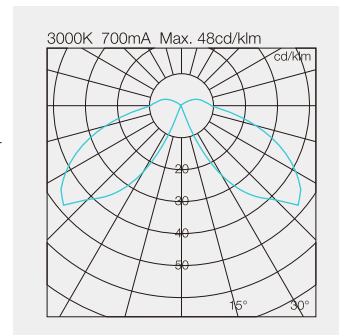

LED - Reducing energy consumption, 50,000 Hrs Life span under temp(-20°C To 50°C).

CODE	POWER	IP	VOLTAGE	DIMENSION
legg-T9144425	4*2.5W	65	220-230V	90 x 380mm
legg-T9148825	8*2.5W	65	220-230V	150 x 380mm
legg-T9168825	8*2.5W	65	220-230V	186 x 520mm
legg-T91681425	14*2.5W	65	220-230V	186 x 950mm