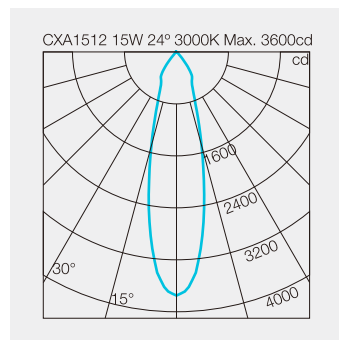

CODE	POWER	IP	BEAM ANGLE	LUMENS	DIMENSION
legg-PH993515	1*15W	65	15°/24°/36°	110 lm/W	90 x 300mm
legg-PH993520	1*20W	65	15°/24°/36°	110 lm/W	90 x 300mm
legg-PH993530	1*30W	65	15°/24°/36°	110 lm/W	90 x 300mm