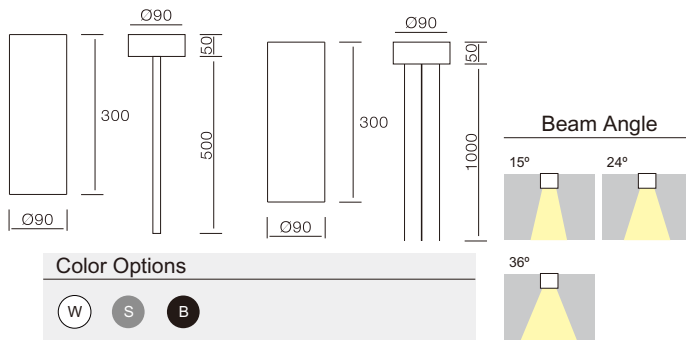

CODE	POWER	IP	BEAM ANGLE	LUMENS	DIMENSION
legg-PH993515	1*15W	65	15°/24°/36°	110 lm/W	90 x 300mm
legg-PH993520	1*20W	65	15°/24°/36°	110 lm/W	90 x 300mm
legg-PH993530	1*30W	65	15°/24°/36°	110 lm/W	90 x 300mm