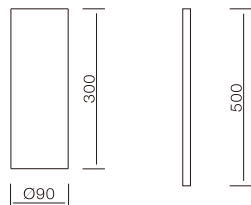

CODE	POWER	IP	BEAM ANGLE	LUMENS	DIMENSION
legg-D834115	15W	44	15°/24°/36°/45°	110 lm/W	90 x 300mm
legg-D834120	20W	44	15°/24°/36°/45°	110 lm/W	90 x 300mm
legg-D834130	30W	44	15°/24°/36°/45°	110 lm/W	90 x 300mm
legg-D834137	37W	44	15°/24°/36°/45°	110 lm/W	90 x 300mm
legg-D834142	42W	44	15°/24°/36°/45°	110 lm/W	90 x 300mm