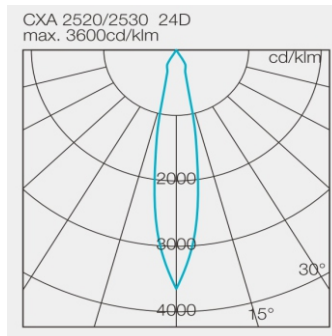

- 2700K
- 3000K
- 4000K
- 5000K

CRI >90

-20° C
55° C

85~265V
50/60Hz