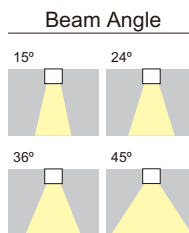

- 2700K
- 3000K
- 4000K
- 5000K

CRI >90

-20° C
55° C

85~265V
50/60Hz