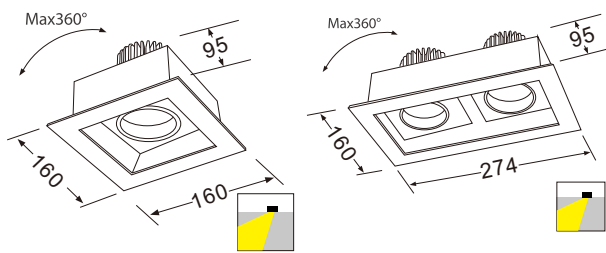

Description

Housing - Die cast aluminium powder coated with choice of RAL colors.

Diffuser - Tempered glass diffuser.

Reflector - Aluminium lamp reflector.

Standards - Manufactured and tested as per PTPS IEC 62722.

LED - Reducing energy consumption, 50,000 Hrs Life span under temp(-20°C To 50°C).

CODE	POWER	IP	BEAM ANGLE	LUMENS	DIMENSION
legg-GS85A14	1*14W	44-54	15°/24°/38°	110 lm/W	160 x 160 x 95mm ☞ 143*145mm
legg-2GS85A214	2*14W	44-54	15°/24°/38°	110 lm/W	274 x 160 x 95mm ☞ 245*145mm
legg-3GS85A314	3*14W	44-54	15°/24°/38°	110 lm/W	395 x 160 x 98mm ☞ 365*145mm