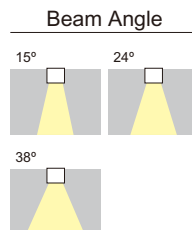

- 2700K
- 3000K
- 4000K
- 5000K

CRI >90

-20° C
55° C

85~265V
50/60Hz