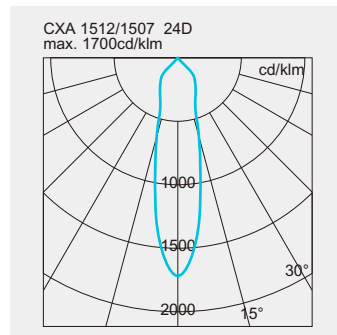

- 2700K
- 3000K
- 4000K
- 5000K

CRI >90

-20° C
55° C

85~265V
50/60Hz