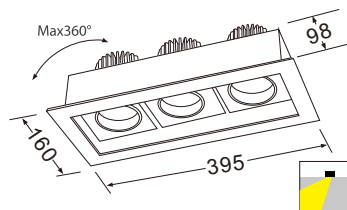

Description

Housing - Die cast aluminium powder coated with choice of RAL colors.

Diffuser - Tempered glass diffuser.

Reflector - Aluminium lamp reflector.

Standards - Manufactured and tested as per PTPS IEC 62722.

LED - Reducing energy consumption, 50,000 Hrs Life span under temp(-20°C To 50°C).

CODE	POWER	IP	BEAM ANGLE	LUMENS	DIMENSION
legg-GS85A14	1*14W	44-54	15°/24°/38°	110 lm/W	160 x 160 x 95mm ☞ 143*145mm
legg-2GS85A214	2*14W	44-54	15°/24°/38°	110 lm/W	274 x 160 x 95mm ☞ 245*145mm
legg-3GS85A314	3*14W	44-54	15°/24°/38°	110 lm/W	395 x 160 x 98mm ☞ 365*145mm