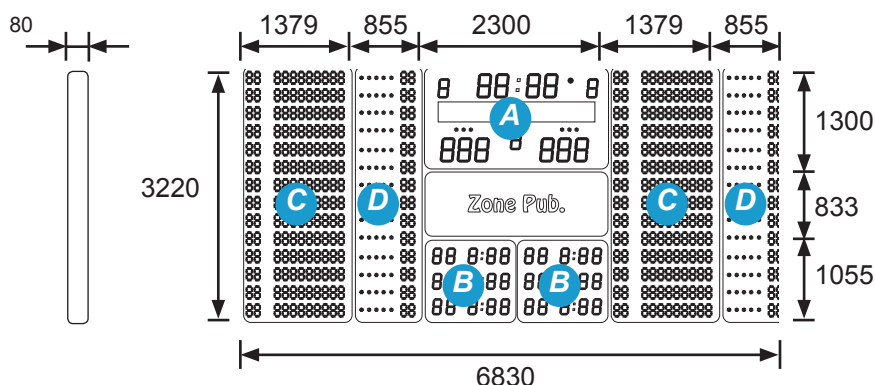

TECHNICAL CHARACTERISTICS

	Dimensions L x H x D (mm)	Weight	Construction	Protection Index	Optimal viewing distance	Viewing angle
BT6730 Alpha 14P H15	6830 x 3220 x 80	650 kg	Shockproof steel casing	IP20 IK09	150 m	160°
	Power supply		Power consumption		Electrical protection	
BT6730 Alpha 14P H15	230V 50/60Hz		~4000 W		16 A Circuit breaker	
Main keyboard ⇨ BT6730 Alpha scoreboard communication					Wired	

REFERENCES

- BT6730 Alpha 14P H15 scoreboard: ... 915750 (including software).
- Main keyboard: ..... 915809.
- Secondary keyboard: ..... 915805.

www.bodet-sport.com