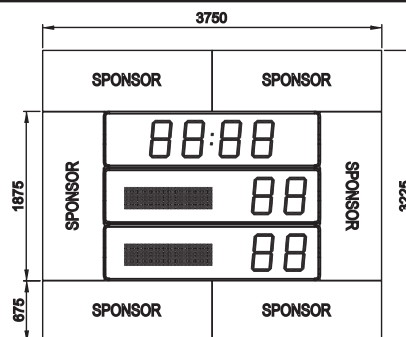

BT 2045 Alpha + Peripheral advertising panels

	Normal wind speed	Extreme wind speed
Zone 1	102,9 km/h	136,1 km/h
Zone 2	112,7 km/h	149,1 km/h
Zone 3	126,0 km/h	166,6 km/h
Zone 4	138,0 km/h	182,6 km/h
Zone 5	174,6 km/h	230,9 km/h