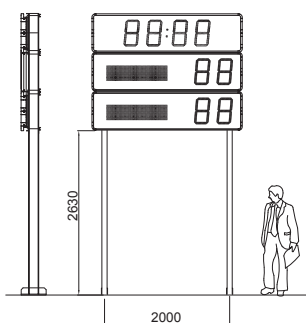

Support C (réf. 915173)
BT 2045 Alpha Z1 to Z4
BT 2045 Alpha + Advertising panel Z1 to Z4