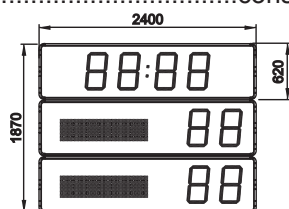

BT 2045 Alpha

DISPLAY

BT2045 Alpha	Number of Digits	Height of Digits	LED Colour
Game clock (mm:ss) or Local time (hh:mm) or Temperature	4	45 cm	
Score (0 to 99)	2 per team	45 cm	
Teams' names	large font - 6 characters..... medium font - 7 to 8 char.... small font - 9 to 10 char.....	35 cm 35 cm 23 cm	

TECHNICAL CHARACTERISTICS

	Dimensions L x H x D (mm)	Weight	Construction	Protection Index	Optimal viewing distance	Viewing angle
BT2045 Alpha	2400 x 1870 x 84,5	90 kg	Aluminium casing with protective front glass cover	IP54 IK07	200 m	160°
	Power supply	Power consumption	Electrical protection	Operating temperature range		
BT2045 Alpha	230V - 50/60Hz	240W	16 A Circuit breaker	- 20 to +50°C		

	Power supply	Communication with scoreboard	Use
Alphascore keyboard	230V AC adapter	Wired or 868 MHz HF Radio	Indoor or under shelter

REFERENCES

- BT2045 Alpha scoreboard: .....915158 (keyboard not included).
- Support: .....consult with BODET.

BT 2045 Alpha