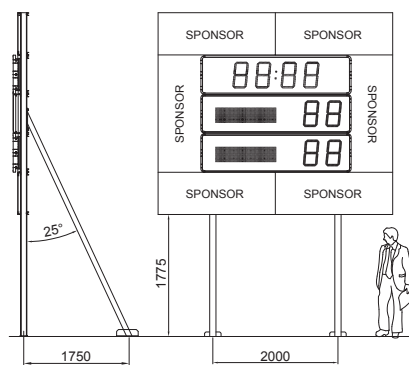

Support D (réf. 915174)
BT 2045 Alpha Z5
BT 2045 Alpha + Advertising panel Z5
BT 2045 Alpha + Peripheral advertising panels Z1 to Z5

www.bodet-sport.com