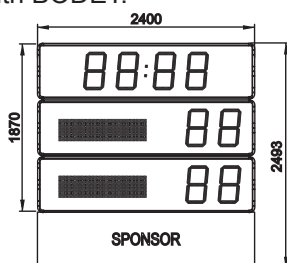

BT 2045 Alpha + Advertising panel