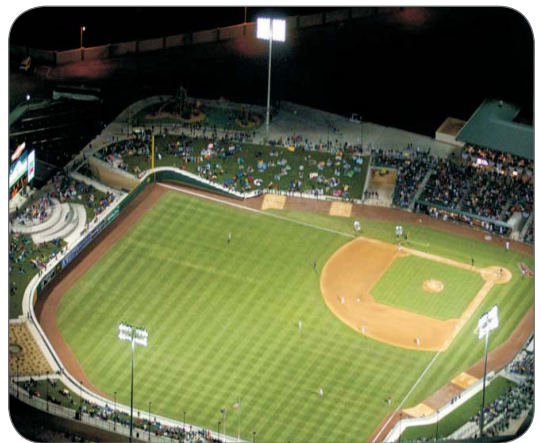

Universal Series™

For greater energy efficiency and control of light

The “state-of-the-art” Sports Floodlight features industry leading computer designed horizontal optics with internal glare/spill light control, and is the perfect choice for both amateur field lighting and professional sports Stadiums and arenas. UL Listed for wet location. CSA certified. Rated for 55°C indoor ambient temperature environment. Parks and recreation field lighting, high school and college sport facilities, and professional sport stadiums and arenas including color TV broadcasting.

Optimal design to create the most efficient and uniform sports lighting layouts

Multiple Beam Shapes

Greater efficient use of the light providing more uniform results

Spill and Glare Control

Superior off site lighting and glare control